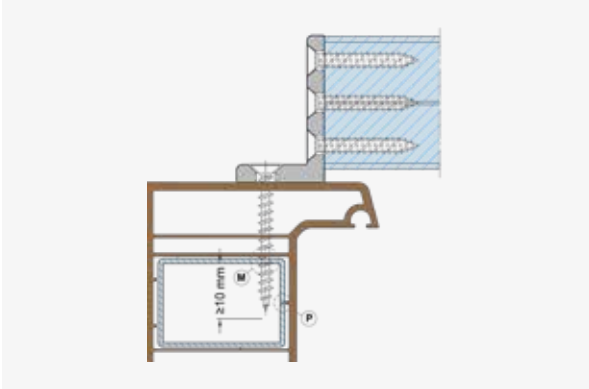

# GUTMANN FPA

Can be mounted on frames made from wood-aluminium, wood, plastic and plastic-aluminium, regardless of system supplier.

FPA WOOD-ALUMINIUM 18 MM

FPA WOOD-ALUMINIUM 14 MM

FPA WOODEN WINDOW

FPA PVC-SYSTEM