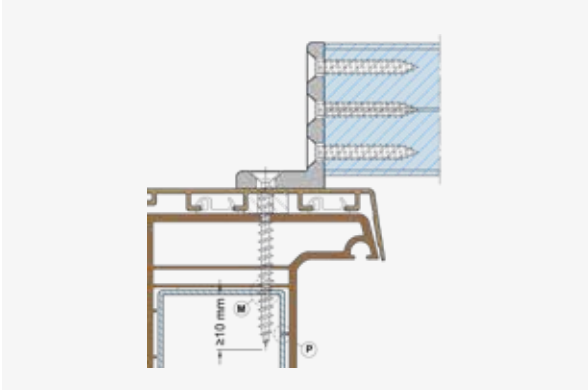

# GUTMANN FPA

Can be mounted on frames made from wood-aluminium, wood, plastic and plastic-aluminium, regardless of system supplier.

FPA WOOD-ALUMINIUM 18 MM

FPA WOOD-ALUMINIUM 14 MM

FPA WOODEN WINDOW

FPA PVC-SYSTEM