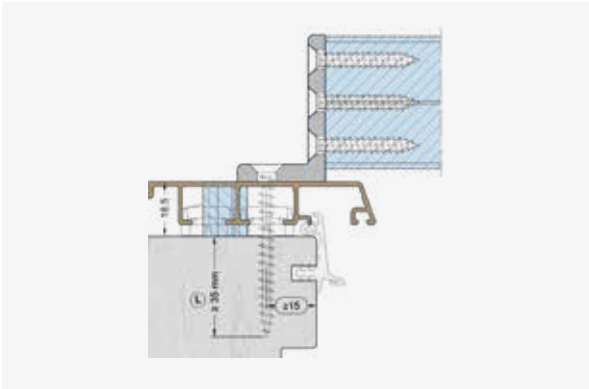

FPA WOOD-ALUMINIUM 14 MM