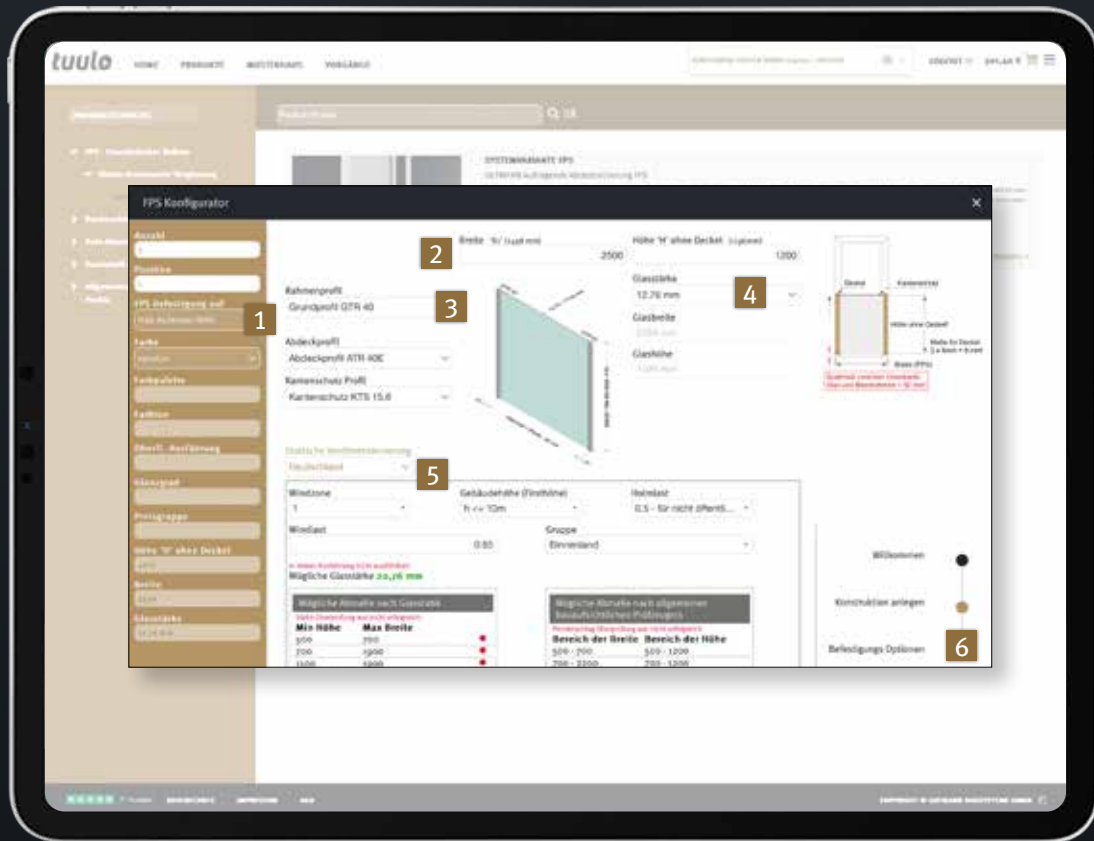

FPA PVC-ALUMINIUM SYSTEM

**UNIFORM APPEARANCE OF THE  
ENTIRE FALL PROTECTION SYSTEM**

**ALSO AVAILABLE IN  
SPECIAL COLOURS**

**EASY  
FITTING**

24/7

# Order online with tuulo

Thanks to an intelligent configurator, ordering our FPS sets is really easy.

tuulo is a GUTMANN digital tool that allows you to plan and order windows, doors and window sills really fast on your computer or tablet. All you need is your browser window. tuulo provides information about stock levels, delivery times and order status. tuulo not only calculates all orders in accordance with the agreed delivery terms, but can also handle complex configurations such as window sills and edging.