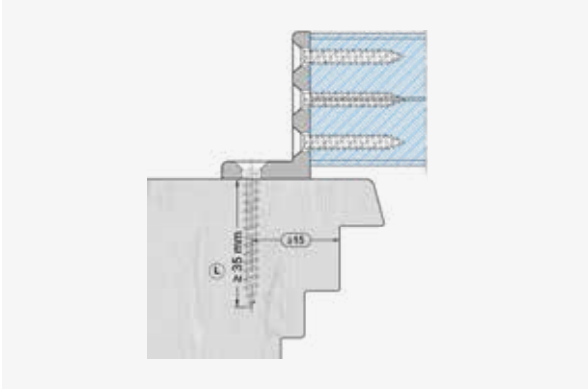

# GUTMANN FPA

Can be mounted on frames made from wood-aluminium, wood, plastic and plastic-aluminium, regardless of system supplier.

FPA WOOD-ALUMINIUM 18 MM

FPA WOOD-ALUMINIUM 14 MM

FPA WOODEN WINDOW

FPA PVC-SYSTEM