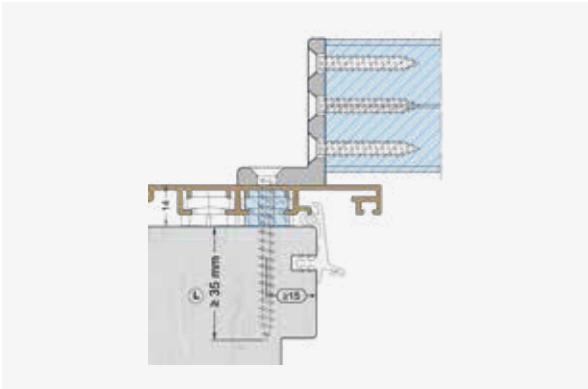

GUTMANN FPA

Can be mounted on frames made from wood-aluminium, wood, plastic and plastic-aluminium, regardless of system supplier.

FPA WOOD-ALUMINIUM 18 MM